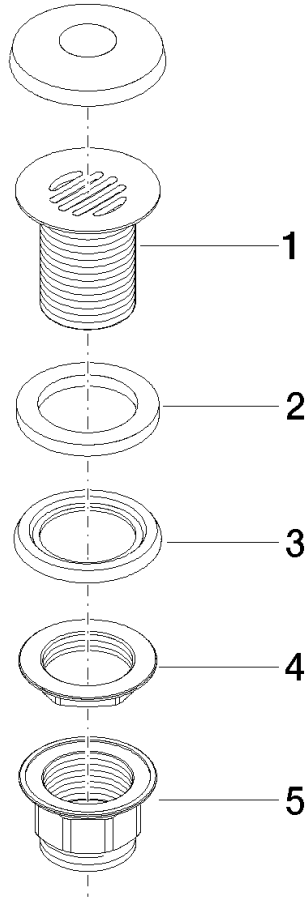

10 110 970

Fits: IMO, LULU, MADISON, MEM, TARA,
CL.1, LISSÉ, VAIA, META, CYO

	Brushed Chrome	10 110 970-93
	Chrome	10 110 970-00
	Brushed Platinum	10 110 970-06
	Platinum	10 110 970-08
	Durabross (23kt Gold)	10 110 970-09
	Dark Chrome	10 110 970-19
	Light Gold	10 110 970-26
	Brushed Light Gold	10 110 970-27
	Brushed Durabross (23kt Gold)	10 110 970-28
	Matte Black	10 110 970-33
	Brushed Bronze	10 110 970-42
	Brushed Champagne (22kt Gold)	10 110 970-46
	Champagne (22kt Gold)	10 110 970-47
	Brushed Dark Platinum	10 110 970-99

Grated waste 1 1/4" - Brushed Chrome

IMO

10 110 970

Only suitable for sinks without an overflow.

10 110 970

10 110 970

Parts for other finishes can be found here: [Chrome](#)

Spare parts list

No.	Item Number	Name	Quantity used	Delivery time
1	09 11 01 025-93	cup	1	20
2	09 14 05 039 90	seal	1	2
3	09 14 03 025 90	seal	1	2
4	09 23 10 017 90	nut	1	2
5	09 23 10 020-93	nut	1	20